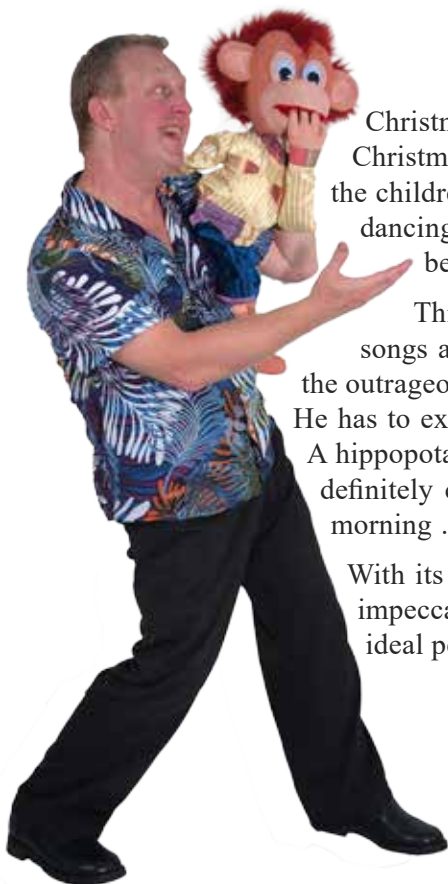

# Christmas Crittters

## A great way to finish your kindy year

Christmas Critters is the perfect performance to have during the lead up to Christmas. There are stories from Myrtle the Turtle - Rocking Croc teaches the children his favourite dance moves to his favourite songs and gets everyone dancing - and all the while Cheeky Monkey is constantly interrupting everything because he just can't wait to see Santa Claus.

Things get even funnier when Puppet Santa finally arrives. There are more songs and dancing but when each of the Christmas Critters tells Santa of all the outrageous things they want for Christmas, poor Santa is almost lost for words. He has to explain that you can't always get exactly what you want for Christmas. A hippopotamus is a wonderful animal but you can't keep one as a pet and Santa definitely can't wrap one up and hang it at the end of your bed for Christmas morning ... OR can he? Remember these are Christmas Critters.

With its combination of colourful puppets, fun activities, magic tricks and an impeccably dressed, adorable, miniature Santa Claus; Christmas Critters is the ideal performance for your centre to get everyone into the Christmas spirit.